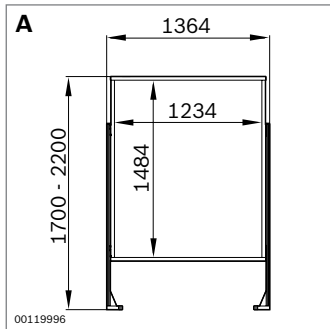

00127194

Wall infoboard

Accessories: bracket for wall mounting (see page 175)

00139001

00139002

	h x b (mm)	No.
A Wall infoboard – pin	1484x1234	3 842 515 775
B Wall infoboard – magnet	1184x1484	3 842 516 405
C Wall infoboard – magnet marker	1184x1484	3 842 515 776

00127193

Economic infoboard

► Can be retrofitted with rollers for mobile applications

Accessories: roller set (see page 175)

00119996

00119998

	h x b (mm)	No.
A Economic infoboard – pin	1484x1234	3 842 515 771
B Economic infoboard – magnet	1184x1484	3 842 516 406
C Economic infoboard – magnet marker	1184x1484	3 842 515 772