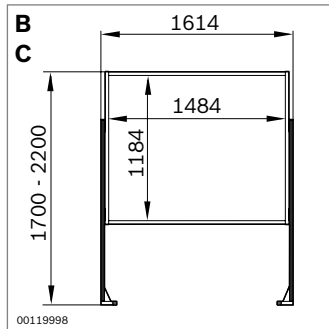

00127194

Wall infoboard

Accessories: bracket for wall mounting (see page 175)

00139001

00139002

	h x b (mm)	No.
A Wall infoboard – pin	1484x1234	3 842 515 775
B Wall infoboard – magnet	1184x1484	3 842 516 405
C Wall infoboard – magnet marker	1184x1484	3 842 515 776

00127193

Economic infoboard

► Can be retrofitted with rollers for mobile applications

Accessories: roller set (see page 175)

00119996

00119998

	h x b (mm)	No.
A Economic infoboard – pin	1484x1234	3 842 515 771
B Economic infoboard – magnet	1184x1484	3 842 516 406
C Economic infoboard – magnet marker	1184x1484	3 842 515 772