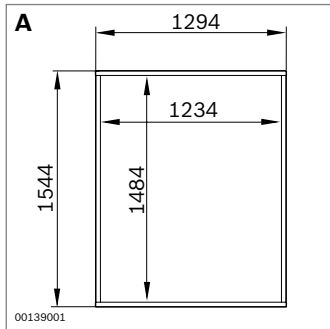

00127194

Wall infoboard

Accessories: bracket for wall mounting (see page 175)

00139001

00139002

	h x b (mm)	No.
A Wall infoboard – pin	1484x1234	3 842 515 775
B Wall infoboard – magnet	1184x1484	3 842 516 405
C Wall infoboard – magnet marker	1184x1484	3 842 515 776

00127193

Economic infoboard

► Can be retrofitted with rollers for mobile applications

Accessories: roller set (see page 175)

00119996

00119998

	h x b (mm)	No.
A Economic infoboard – pin	1484x1234	3 842 515 771
B Economic infoboard – magnet	1184x1484	3 842 516 406
C Economic infoboard – magnet marker	1184x1484	3 842 515 772