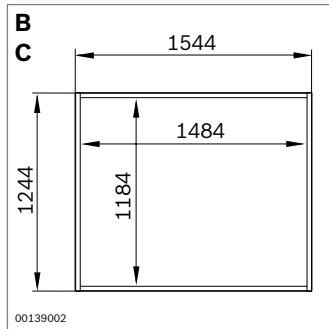

00127194

Wall infoboard

Accessories: bracket for wall mounting (see page 175)

00139001

00139002

	h x b (mm)	No.
A Wall infoboard – pin	1484x1234	3 842 515 775
B Wall infoboard – magnet	1184x1484	3 842 516 405
C Wall infoboard – magnet marker	1184x1484	3 842 515 776

00127193

Economic infoboard

► Can be retrofitted with rollers for mobile applications

Accessories: roller set (see page 175)

00119996

00119998

	h x b (mm)	No.
A Economic infoboard – pin	1484x1234	3 842 515 771
B Economic infoboard – magnet	1184x1484	3 842 516 406
C Economic infoboard – magnet marker	1184x1484	3 842 515 772