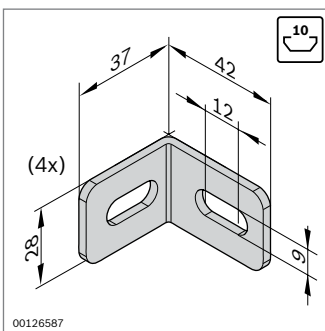

Steel bracket

- ▶ Steel bracket without centering lugs for fastening at any angle
- ▶ Profile finishing: not required

Bracket set	Slot	ESD	No.	FS
	8 / 10		4	3 842 537 862 4xFS1, 4xFS2

Material: steel; galvanized
Fastening material: steel; galvanized
Scope of delivery: set incl. fastening material (FS)

Bracket set	Slot	ESD	No.	FS
	10 / 10		4	3 842 537 861 8xFS3

Material: steel; galvanized
Fastening material: steel; galvanized
Scope of delivery: set incl. fastening material (FS)

Bracket set	Slot	ESD	No.	FS
	10 / 10		20	3 842 536 729 FS4, FS5