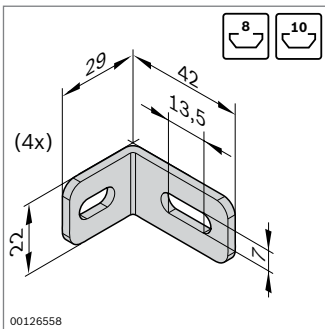

Steel bracket

- ▶ Steel bracket without centering lugs for fastening at any angle
- ▶ Profile finishing: not required

Bracket set	Slot	ESD	No.	FS
	8 / 10		4	3 842 537 862 4xFS1, 4xFS2

Material: steel; galvanized
Fastening material: steel; galvanized
Scope of delivery: set incl. fastening material (FS)

Bracket set	Slot	ESD	No.	FS
	10 / 10		4	3 842 537 861 8xFS3

Material: steel; galvanized
Fastening material: steel; galvanized
Scope of delivery: set incl. fastening material (FS)

Bracket set	Slot	ESD	No.	FS
	10 / 10		20	3 842 536 729 FS4, FS5