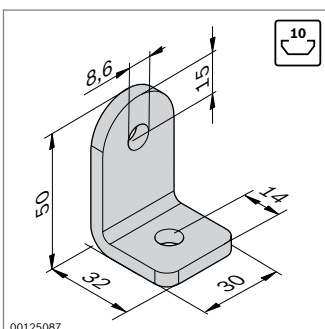

Steel bracket

- ▶ Steel bracket without centering lugs for fastening at any angle
- ▶ Profile finishing: not required

Bracket set	Slot	ESD	No.	FS
	8 / 10		4	3 842 537 862 4xFS1, 4xFS2

Material: steel; galvanized
Fastening material: steel; galvanized
Scope of delivery: set incl. fastening material (FS)

Bracket set	Slot	ESD	No.	FS
	10 / 10		4	3 842 537 861 8xFS3

Material: steel; galvanized
Fastening material: steel; galvanized
Scope of delivery: set incl. fastening material (FS)

Bracket set	Slot	ESD	No.	FS
	10 / 10		20	3 842 536 729 FS4, FS5